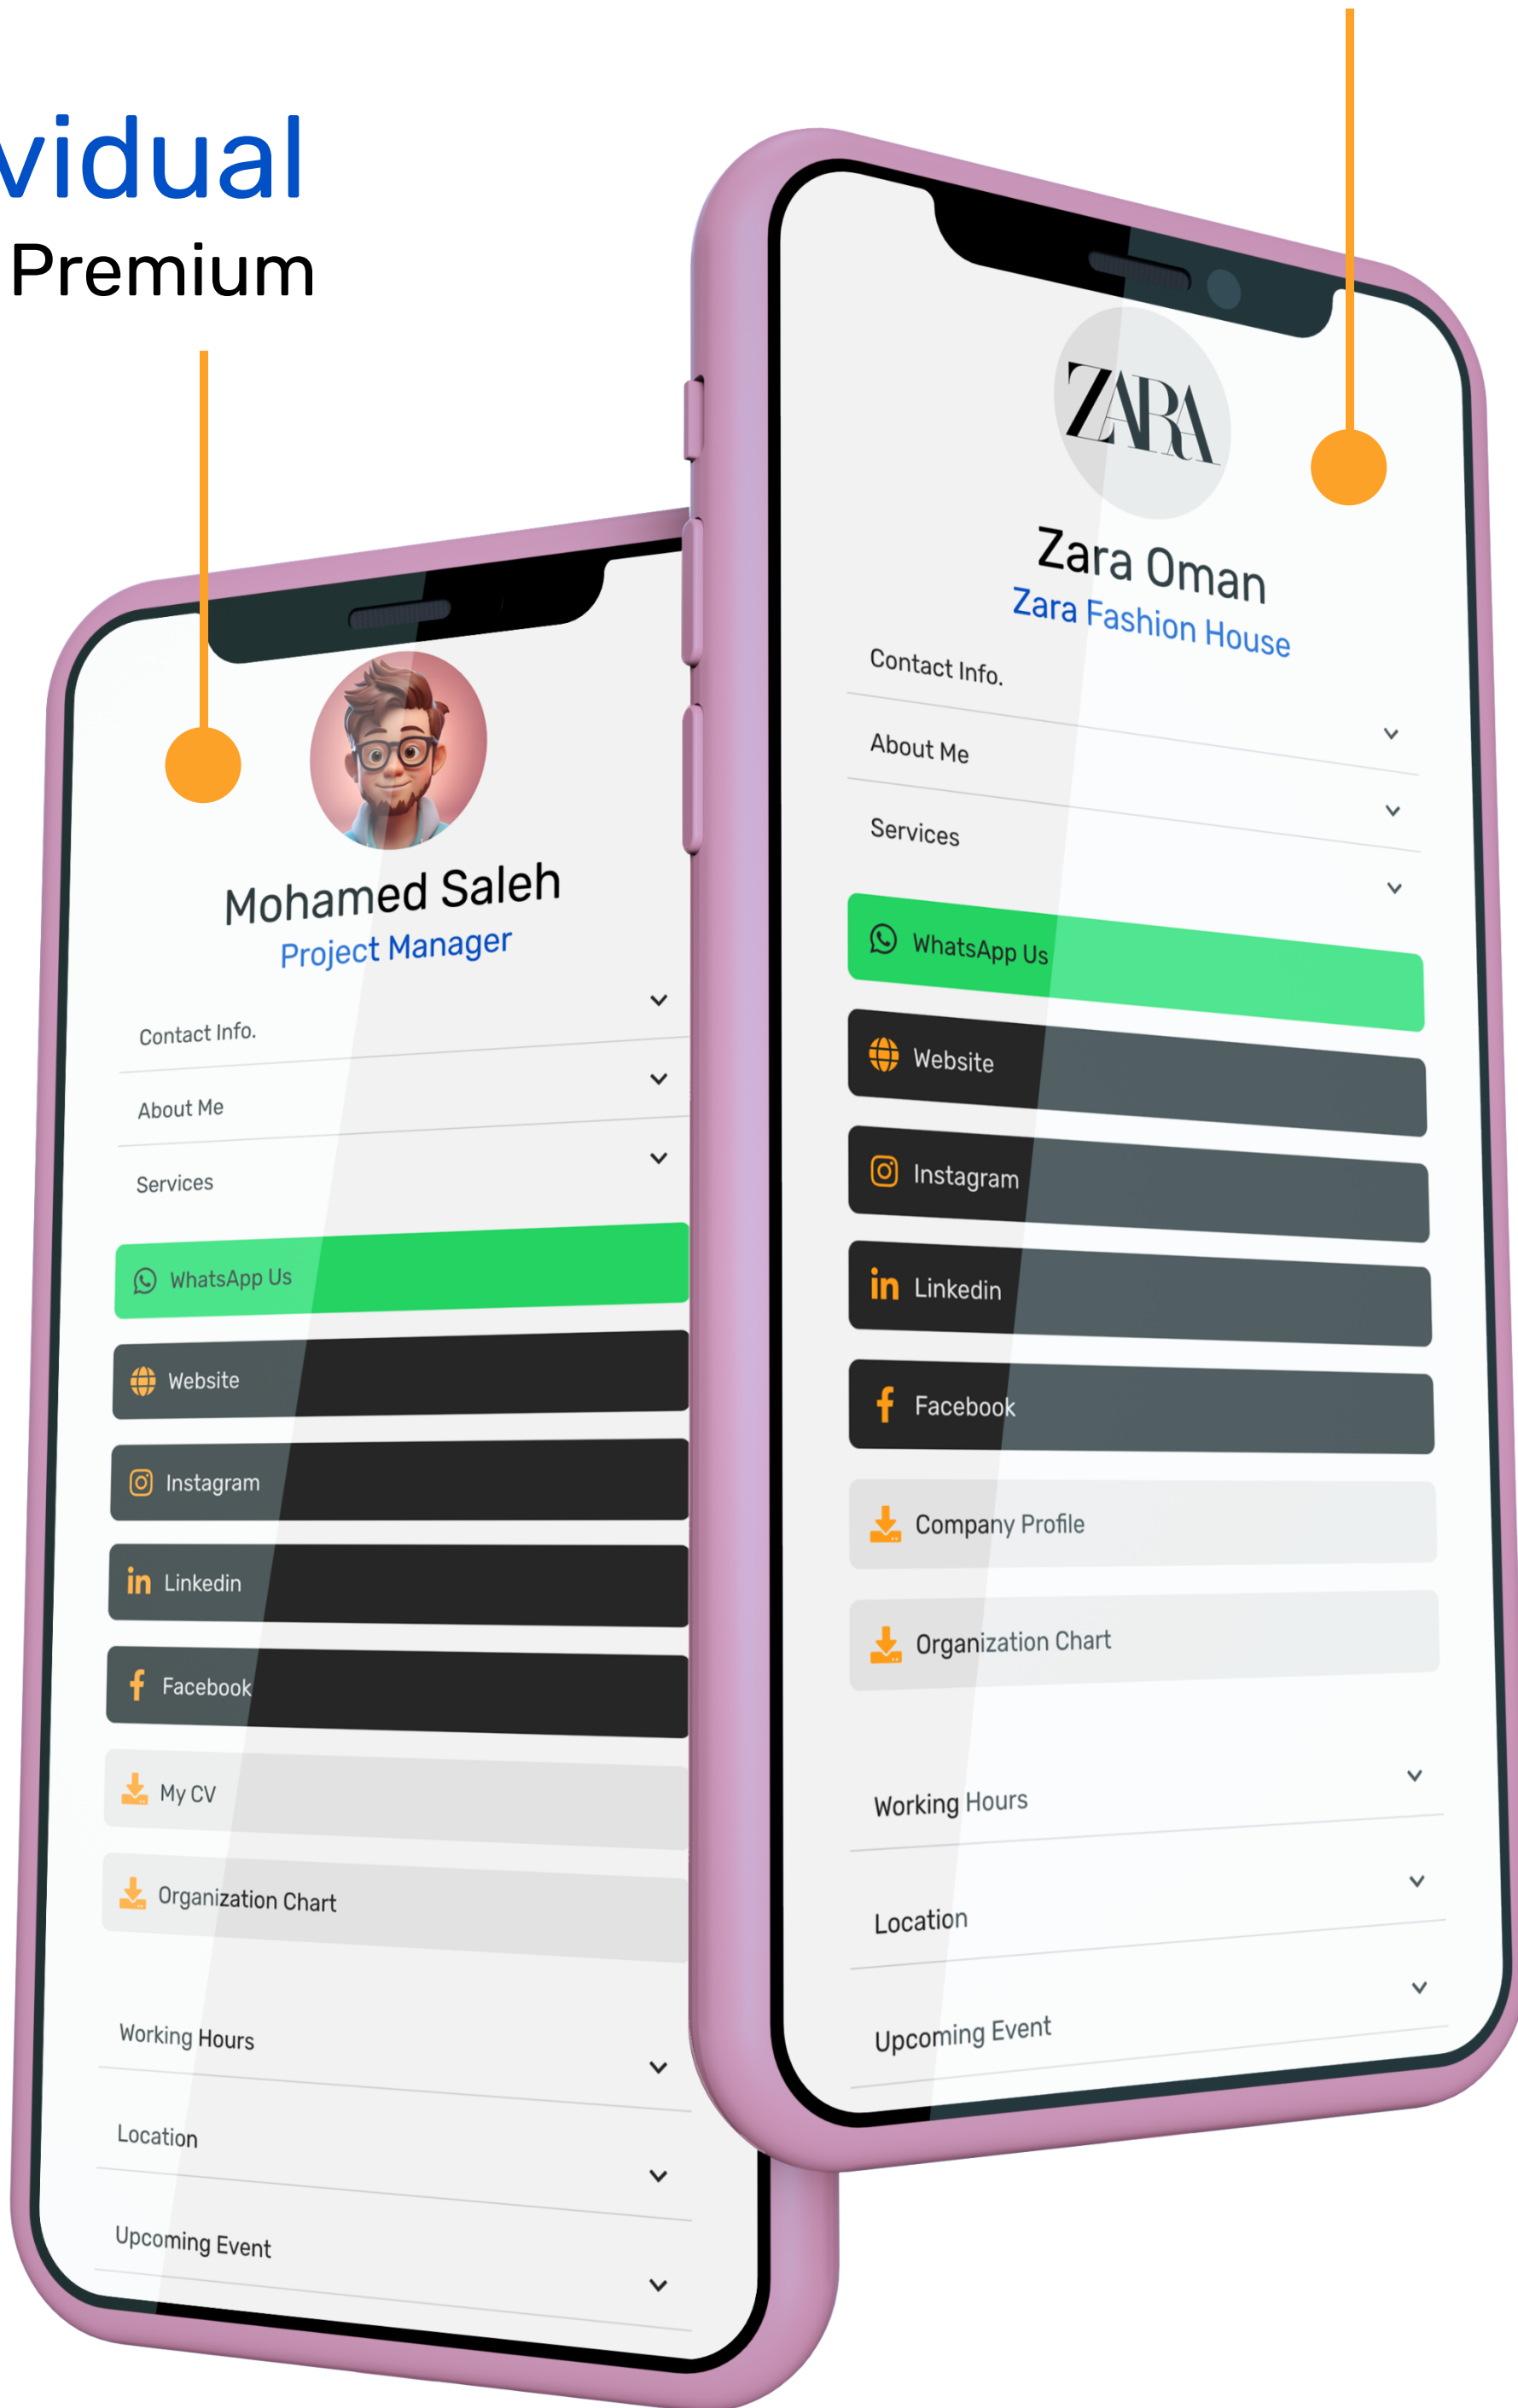

 About Us

 Company Profile

 Location on Google

 Working Hours

 Organization Chart

 Upcoming Event

Scan By Your Audience

Use everywhere

Share to Other Platform

unique Link

Copy

## Individual

Basic, Premium

## Company

Basic, Premium

[View Pricing](#)